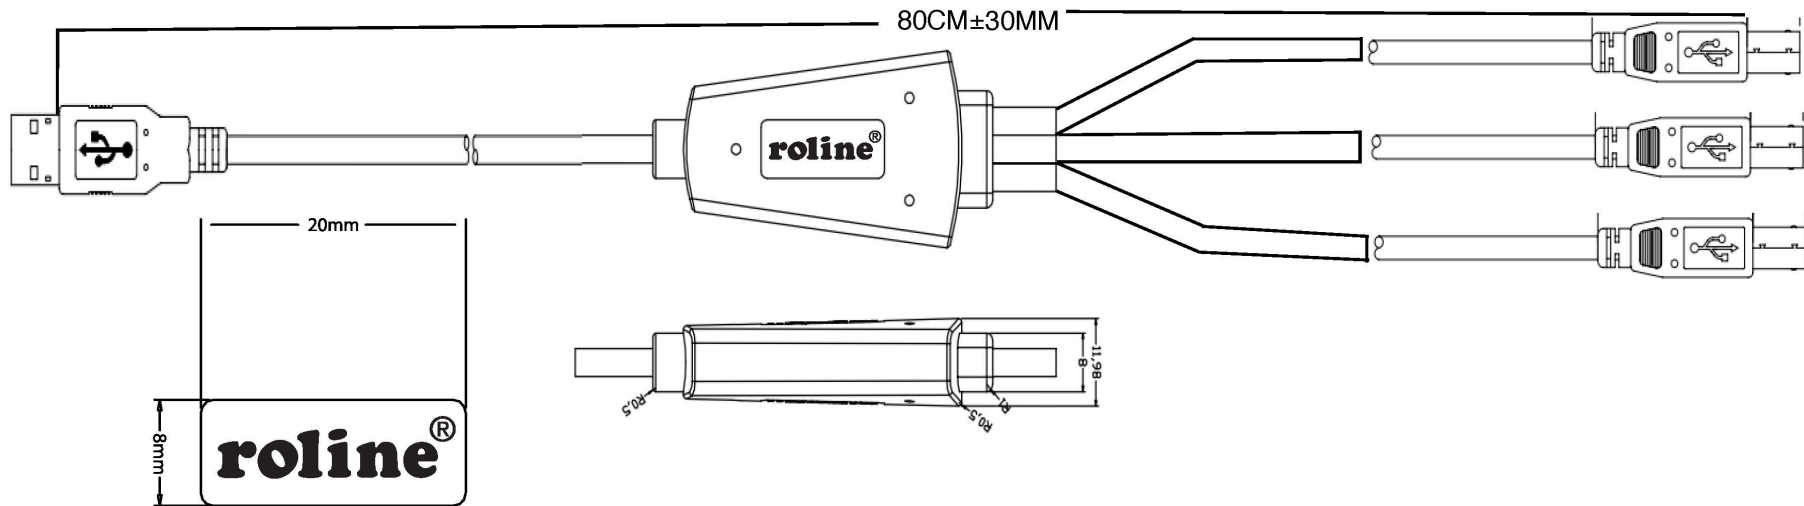

Datenblatt - Fiche technique - Data sheet

**11.02.8306**

ROLINE USB 2.0 Ladekabel, 1x A- 3x Micro B, ST/ST, 0,8m

ROLINE Câble chargeur USB 2.0, 1x A - 3x Micro B, M/M, 0,8m

ROLINE USB 2.0 Charging Cable, 1x A - 3x Micro B, M/M, 0.8m

### Pin Assignment

|     | USB CABLE 28AWG*2C+24AWG*2C OD:3.2mm PVC 45P PMS:BLACK |      |      |
|-----|--|------|------|
| ④   | USB 2.0 USB AM and MICRO USB BM NICKEL PLATE CONNECTOR |      |      |
| ③   | PVC 45P PMS:BLACK                                      |      |      |
| ②   | PE(LDPE)   | 1    | pcs  |
| ①   | SMD+DIP  | 0.8  | M    |
| NO. | DESCRIPTION  | Q'TY | UNIT |

| REV. | DATE | CONTENTS OF CHANGE | DESIGNER |         |     |     |     |     |   | APPROVAL | CHECK | DRAWING | ITEM NO. | 11.02.8306  |  |
|------|------|--------------------|----------|---------|-----|-----|-----|-----|---|----------|-------|---------|----------|---|--|
| ⚠    |      |                    |          |         |     |     |     |     |   |          |       |         | DESC.    | ROLINE USB 2.0 Multi-Charging Cable<br>A M to 3x Micro B M, 0.8m, black |  |
| ⚠    |      |                    |          | 6~30    |     | .15 | .25 |     |   | .25      |       |         |          | <b>rotronic</b>   |  |
| ⚠    |      |                    |          | 30~80   | 0.1 | .15 | 0.2 | 0.3 | 2 | 1.5      | 1     | 0.3     |          |   |  |
| ⚠    |      |                    |          | 80~180  | .15 | .15 | .25 | 0.3 | 2 | 2        | 1     | .45     |          |   |  |
| ⚠    |      |                    |          | 315~800 | 0.2 | 0.3 | 0.4 | 0.5 | 3 | 3        | 2     | 1.1     |          |   |  |
|      |      |                    |          |         |     |     |     |     |   | Ⓢ        | SCALE | UNIT    |          |   |  |