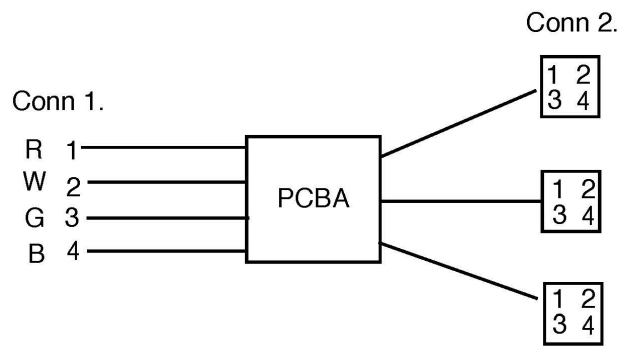

Datenblatt - Fiche technique - Data sheet

**11.02.8306**

ROLINE USB 2.0 Ladekabel, 1x A- 3x Micro B, ST/ST, 0,8m

ROLINE Câble chargeur USB 2.0, 1x A - 3x Micro B, M/M, 0,8m

ROLINE USB 2.0 Charging Cable, 1x A - 3x Micro B, M/M, 0.8m

### Pin Assignment

|     | USB CABLE 28AWG*2C+24AWG*2C OD:3.2mm PVC 45P PMS:BLACK |      |      |
|-----|--|------|------|
| ④   | USB 2.0 USB AM and MICRO USB BM NICKEL PLATE CONNECTOR |      |      |
| ③   | PVC 45P PMS:BLACK                                      |      |      |
| ②   | PE(LDPE)   | 1    | pcs  |
| ①   | SMD+DIP  | 0.8  | M    |
| NO. | DESCRIPTION  | Q'TY | UNIT |

| REV. | DATE | CONTENTS OF CHANGE | DESIGNER |         |     |     |     |     |   | APPROVAL | CHECK | DRAWING | ITEM NO. | 11.02.8306  |  |
|------|------|--------------------|----------|---------|-----|-----|-----|-----|---|----------|-------|---------|----------|---|--|
| ⚠    |      |                    |          |         |     |     |     |     |   |          |       |         | DESC.    | ROLINE USB 2.0 Multi-Charging Cable<br>A M to 3x Micro B M, 0.8m, black |  |
| ⚠    |      |                    |          | 6~30    |     | .15 | .25 |     |   | .25      |       |         |          | <b>rotronic</b>   |  |
| ⚠    |      |                    |          | 30~80   | 0.1 | .15 | 0.2 | 0.3 | 2 | 1.5      | 1     | 0.3     |          |   |  |
| ⚠    |      |                    |          | 80~180  | .15 | .15 | .25 | 0.3 | 2 | 2        | 1     | .45     |          |   |  |
| ⚠    |      |                    |          | 315~800 | 0.2 | 0.3 | 0.4 | 0.5 | 3 | 3        | 2     | 1.1     |          |   |  |
|      |      |                    |          |         |     |     |     |     |   | Ⓢ        | SCALE | UNIT    |          |   |  |