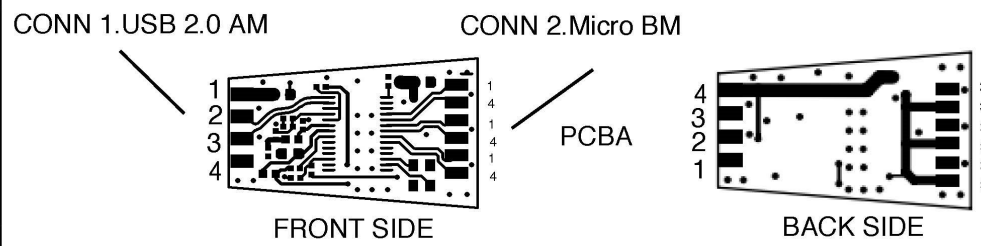

Datenblatt - Fiche technique - Data sheet

**11.02.8306**

ROLINE USB 2.0 Ladekabel, 1x A- 3x Micro B, ST/ST, 0,8m

ROLINE Câble chargeur USB 2.0, 1x A - 3x Micro B, M/M, 0,8m

ROLINE USB 2.0 Charging Cable, 1x A - 3x Micro B, M/M, 0.8m

### Pin Assignment

|     | USB CABLE 28AWG*2C+24AWG*2C OD:3.2mm PVC 45P PMS:BLACK |      |      |
|-----|--|------|------|
| ④   | USB 2.0 USB AM and MICRO USB BM NICKEL PLATE CONNECTOR |      |      |
| ③   | PVC 45P PMS:BLACK                                      |      |      |
| ②   | PE(LDPE)   | 1    | pcs  |
| ①   | SMD+DIP  | 0.8  | M    |
| NO. | DESCRIPTION  | Q'TY | UNIT |

| REV. | DATE | CONTENTS OF CHANGE | DESIGNER |         |     |     |     |     |   | APPROVAL | CHECK | DRAWING | ITEM NO. | 11.02.8306  |  |
|------|------|--------------------|----------|---------|-----|-----|-----|-----|---|----------|-------|---------|----------|---|--|
| ⚠    |      |                    |          |         |     |     |     |     |   |          |       |         | DESC.    | ROLINE USB 2.0 Multi-Charging Cable<br>A M to 3x Micro B M, 0.8m, black |  |
| ⚠    |      |                    |          | 6~30    |     | .15 | .25 |     |   | .25      |       |         |          | <b>rotronic</b>   |  |
| ⚠    |      |                    |          | 30~80   | 0.1 | .15 | 0.2 | 0.3 | 2 | 1.5      | 1     | 0.3     |          |   |  |
| ⚠    |      |                    |          | 80~180  | .15 | .15 | .25 | 0.3 | 2 | 2        | 1     | .45     |          |   |  |
| ⚠    |      |                    |          | 315~800 | 0.2 | 0.3 | 0.4 | 0.5 | 3 | 3        | 2     | 1.1     |          |   |  |
|      |      |                    |          |         |     |     |     |     |   | Ⓢ        | SCALE | UNIT    |          |   |  |